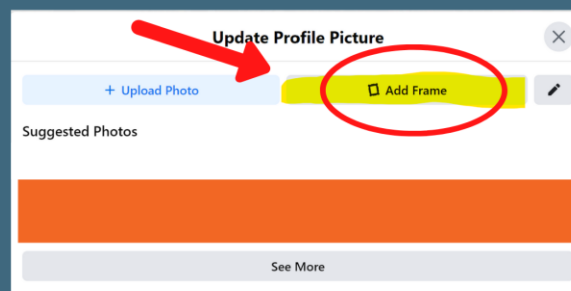

How to Add a Nuns on the Bus Facebook Frame

Step One: Click the 'Edit Profile' button on your Facebook Profile

Step Two: Click 'Edit' for Profile Picture

Step Three: Click 'Add Frame'

Step Four: Search 'Nuns on the Bus' and choose the frame you want

Step Five: Click 'Use as Profile Picture' to officially add the frame

Step One: Click the 'Edit Profile' button on your Facebook Profile

Step Two: Click 'Edit' for Profile Picture

Step Three: Choose 'Add Frame'

Step Four: Search for the frame you want to add

Type in "Nuns on the Bus" to find 4 options

Step Five: Click 'Use as Profile Picture' to add the frame!