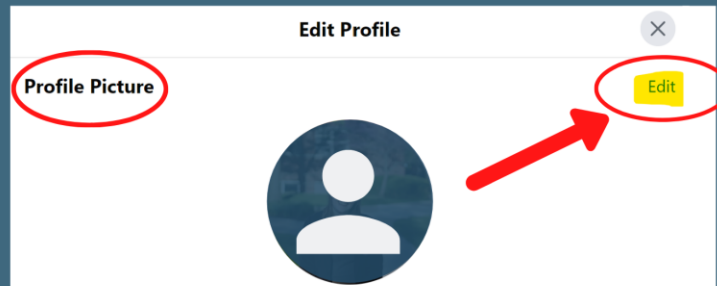

How to Add a Nuns on the Bus Facebook Frame

Step One: Click the 'Edit Profile' button on your Facebook Profile

Step Two: Click 'Edit' for Profile Picture

Step Three: Click 'Add Frame'

Step Four: Search 'Nuns on the Bus' and choose the frame you want

Step Five: Click 'Use as Profile Picture' to officially add the frame

Step One: Click the 'Edit Profile' button on your Facebook Profile

Step Two: Click 'Edit' for Profile Picture

Step Three: Choose 'Add Frame'