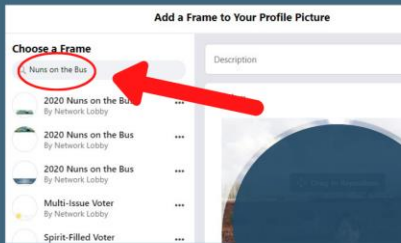

How to Add a Nuns on the Bus Facebook Frame

Step One: Click the 'Edit Profile' button on your Facebook Profile

Step Two: Click 'Edit' for Profile Picture

Step Three: Click 'Add Frame'

Step Four: Search 'Nuns on the Bus' and choose the frame you want

Step Five: Click 'Use as Profile Picture' to officially add the frame

Step One: Click the 'Edit Profile' button on your Facebook Profile

Step Two: Click 'Edit' for Profile Picture

Step Three: Choose 'Add Frame'

Step Four: Search for the frame you want to add

Type in "Nuns on the Bus" to find 4 options

Step Five: Click 'Use as Profile Picture' to add the frame!