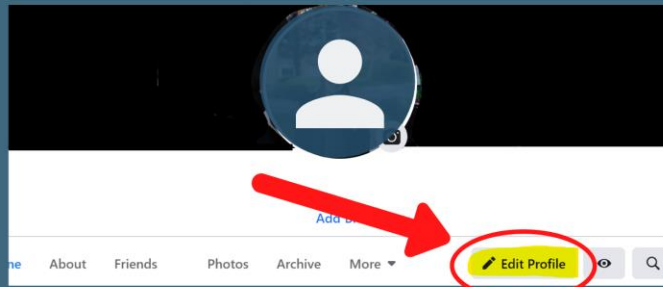

How to Add a Nuns on the Bus Facebook Frame

Step One: Click the 'Edit Profile' button on your Facebook Profile

Step Two: Click 'Edit' for Profile Picture

Step Three: Click 'Add Frame'

Step Four: Search 'Nuns on the Bus' and choose the frame you want

Step Five: Click 'Use as Profile Picture' to officially add the frame

Step One: Click the 'Edit Profile' button on your Facebook Profile

Step Two: Click 'Edit' for Profile Picture

Step Three: Choose 'Add Frame'